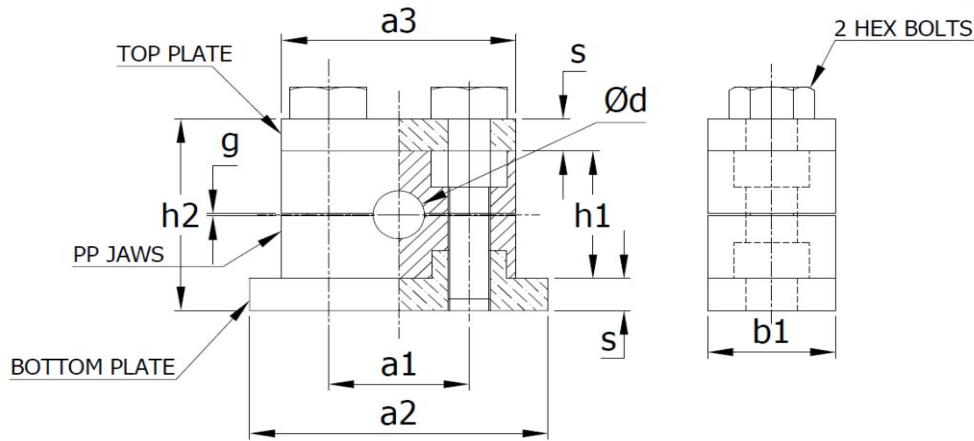

PIPE CLAMP - HEAVY SERIES - DIN 3015 -PART -2 -ALUMINIUM TYPE

ONE SET = ONE TOP PLATE + ONE BOTTOM PLATE + 2 HEX BOLTS (4.6 grade) + ONE PAIR OF ALUMINIUM JAWS

DIN GROUP	OUR PART CODE	PIPE OD Dia = d	a3	a1	h1	h2	g	b1	a2	S	BOLT SIZE
	Ve-Lock	in MM	in MM	in MM	in MM	in MM	in MM	in MM	in MM	in MM	Size X Length
1	ALPCH 6 MM	6	55	33	32	48 TO 49	0.6 TO 1 MM	30	72	8	M 10 x 45 MM
	ALPCH 6.4 MM	6.4									
	ALPCH 8 MM	8									
	ALPCH 9.5 MM	9.5									
	ALPCH 10 MM	10									
	ALPCH 12 MM	12									
	ALPCH 12.7 MM	12.7									
	ALPCH 13.5 MM	13.5									
	ALPCH 14 MM	14									
	ALPCH 15 MM	15									
	ALPCH 16 MM	16									
2	ALPCH 17.2 MM	17.2	70	45	48	64	0.6 TO 1 MM	30	86	8	M 10 x 60 MM
	ALPCH 18 MM	18									
	ALPCH 19 MM	19									
	ALPCH 20 MM	20									
	ALPCH 21.3 MM	21.3									
	ALPCH 22 M	22									
ALPCH 25 MM	25										
ALPCH 26.9	26.9										
ALPCH 28 MM	28